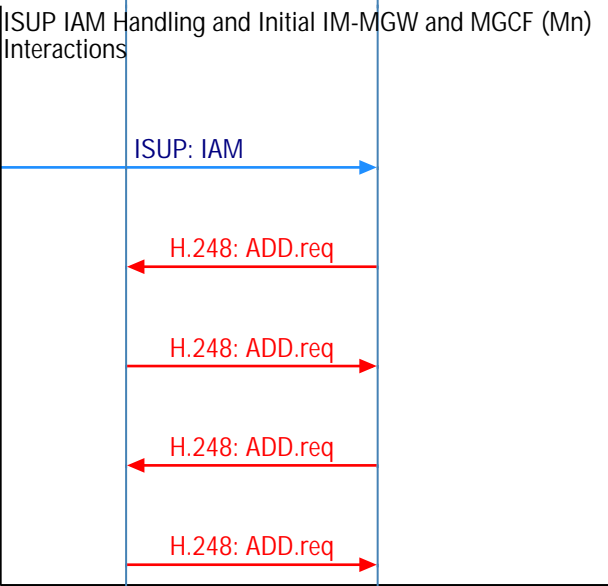

PSTN Subscriber to IMS Subscriber Call (PSTN-ISUP Originated Call; IM-MGW Megaco/H.248 Signaling; PSTN Initiated Release)

PSTN	IMS Core Network				Called UE
PSTN Equipment	PSTN Interface	CSCF Servers			Called User Equipment
IM-MGW	MGCF	I-CSCF	Term S-CSCF	Term P-CSCF	Called

PSTN Subscriber to IMS Subscriber Call (PSTN-ISUP Originated Call; IM-MGW Megaco/H.248 Signaling; PSTN Initiated Release)

PSTN Subscriber to IMS Subscriber Call (Alternate Scenario: Called IMS Subscriber Initiated Call Release)