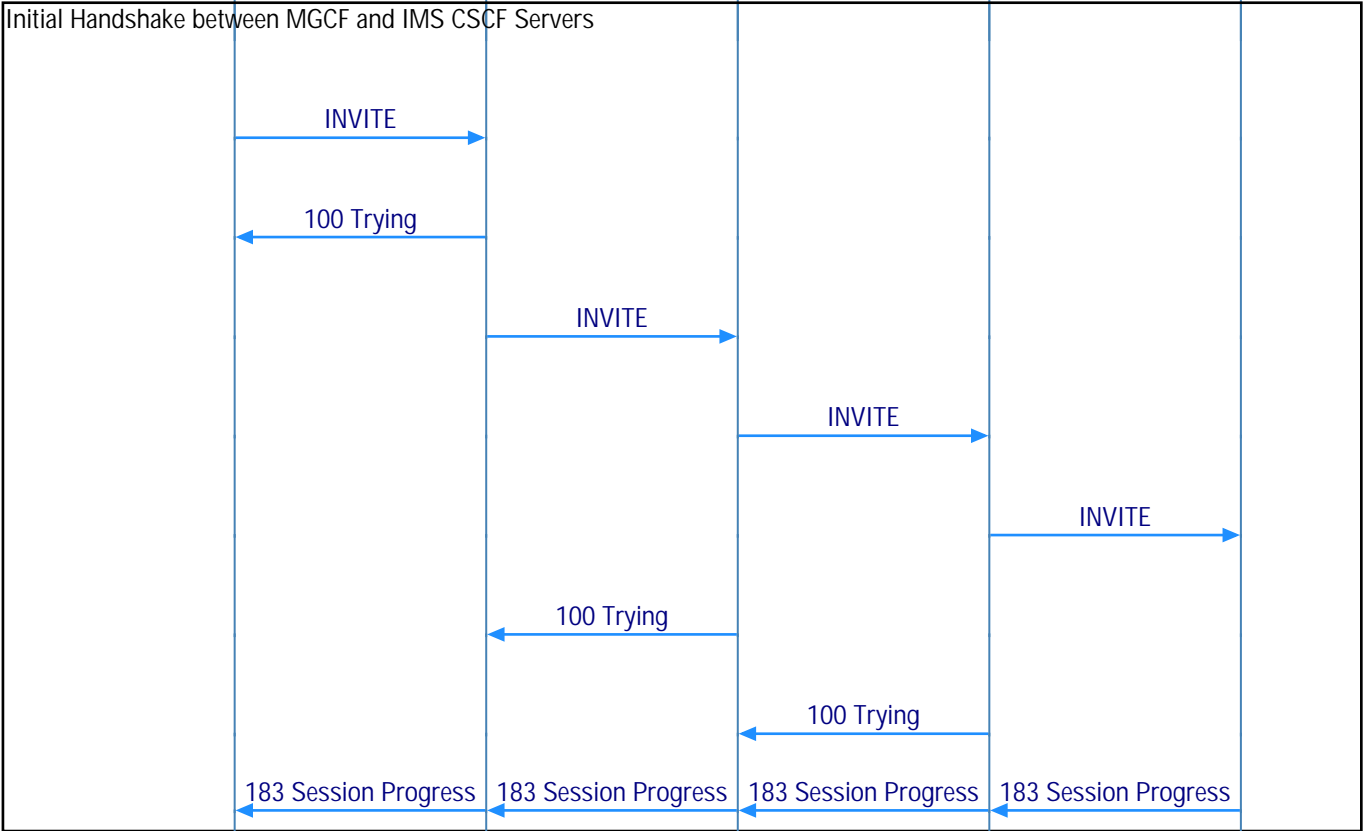

PSTN Subscriber to IMS Subscriber Call (PSTN-ISUP Originated Call; IM-MGW Megaco/H.248 Signaling; PSTN Initiated Release)

PSTN	IMS Core Network				Called UE
PSTN Equipment	PSTN Interface	CSCF Servers			Called User Equipment
IM-MGW	MGCF	I-CSCF	Term S-CSCF	Term P-CSCF	Called

PSTN Subscriber to IMS Subscriber Call (PSTN-ISUP Originated Call; IM-MGW Megaco/H.248 Signaling; PSTN Initiated Release)

PSTN Subscriber to IMS Subscriber Call (Alternate Scenario: Called IMS Subscriber Initiated Call Release)