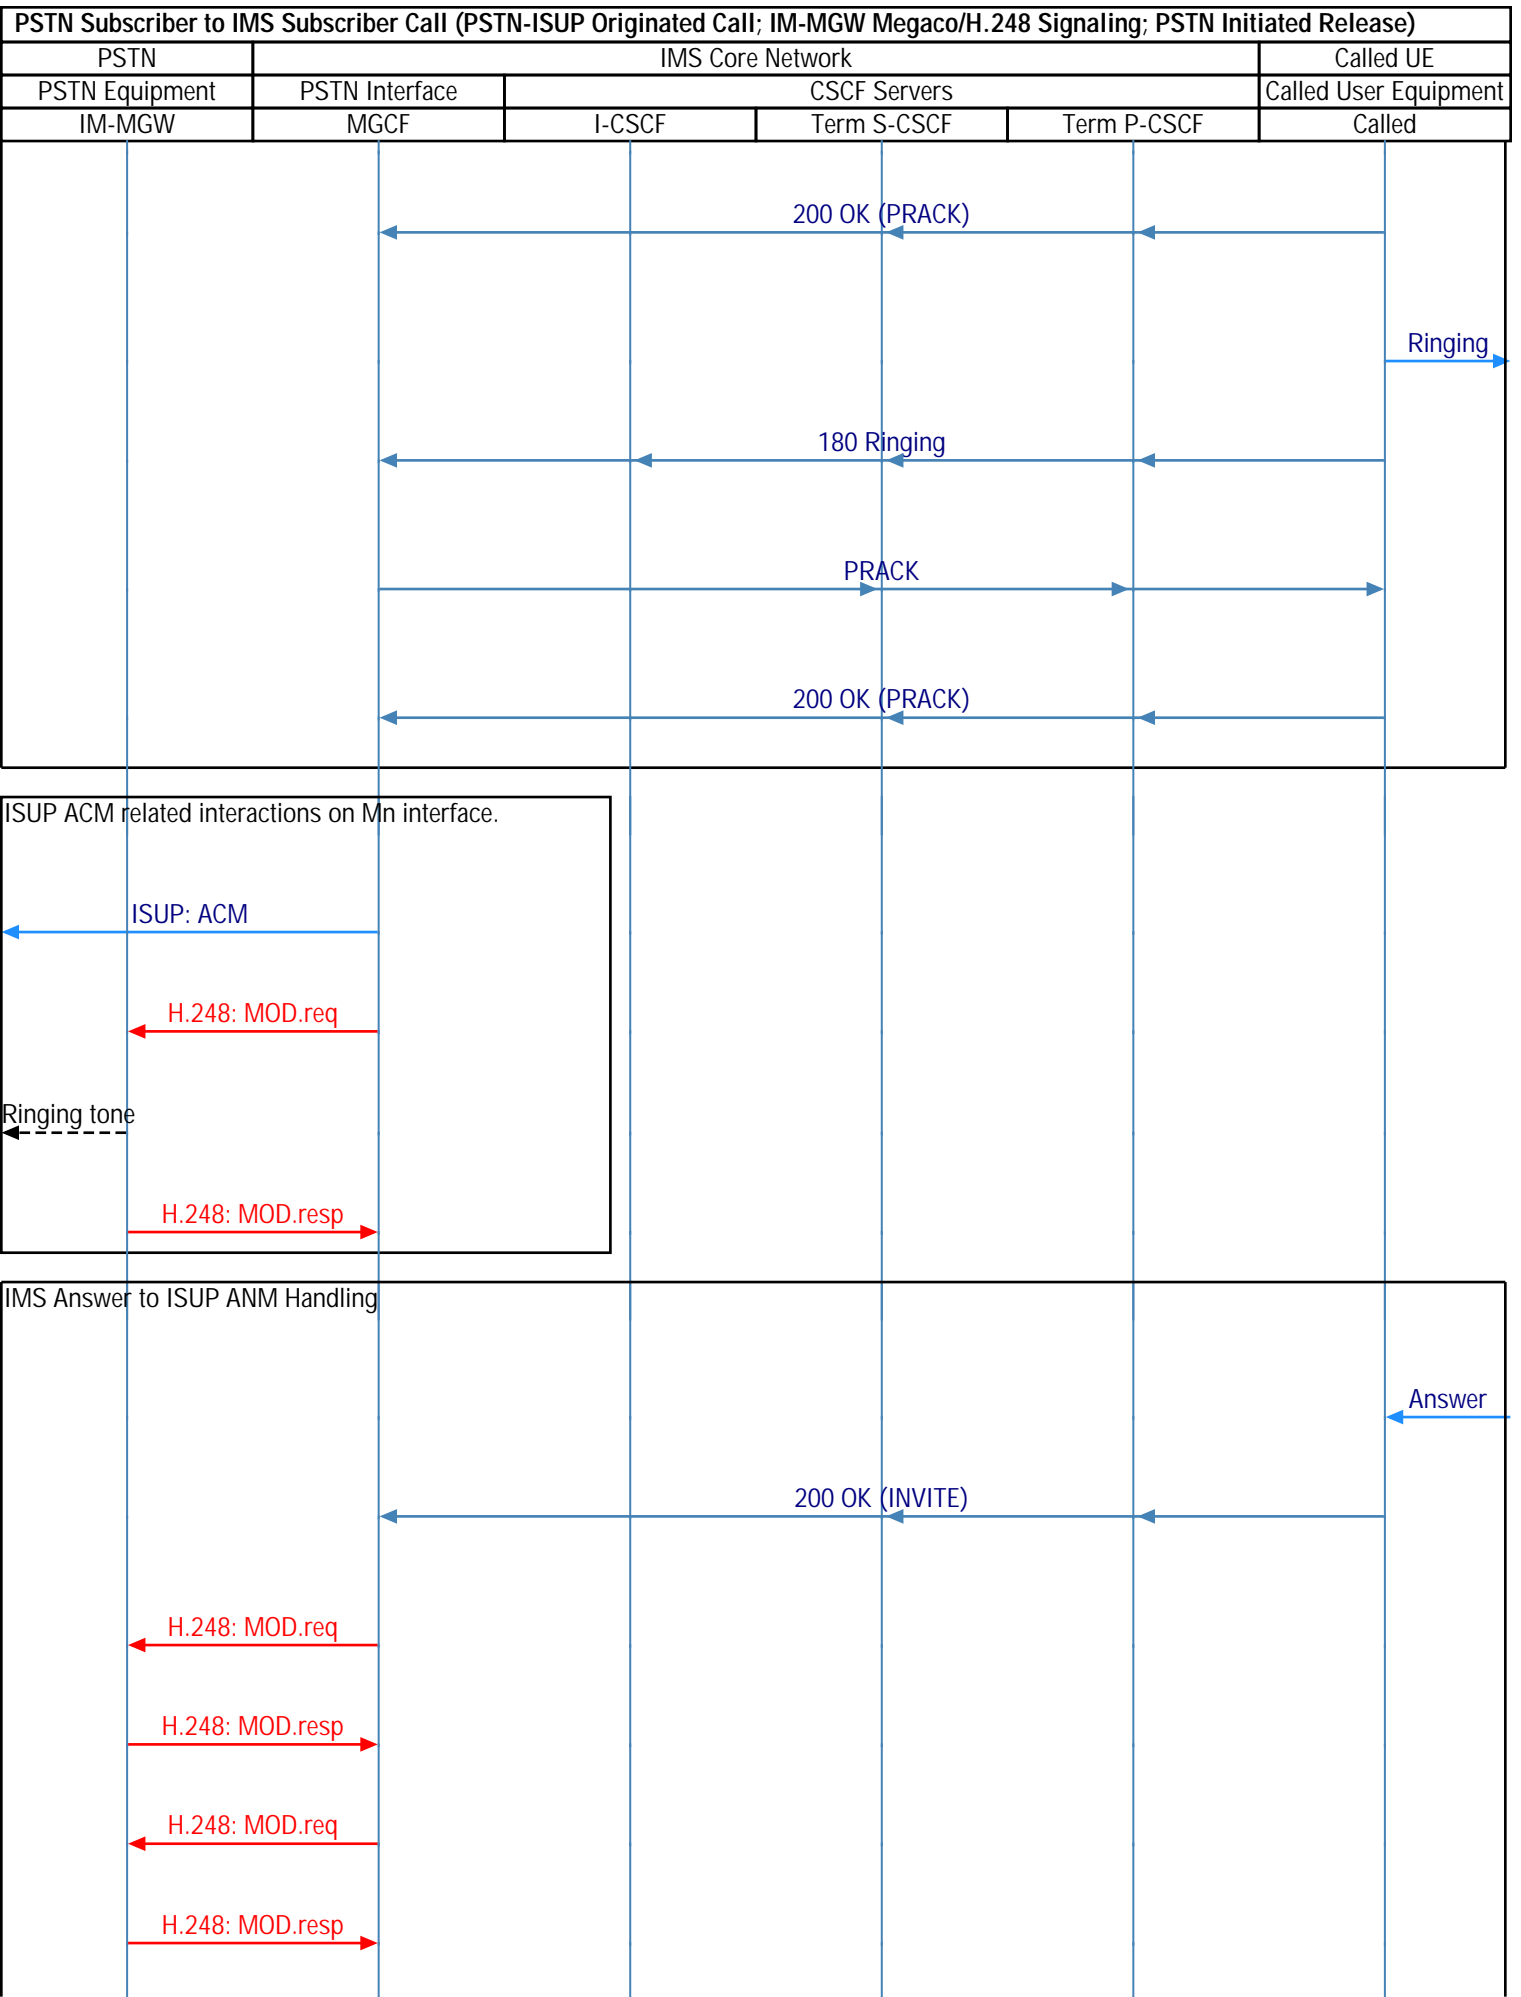

PSTN Subscriber to IMS Subscriber Call (PSTN-ISUP Originated Call; IM-MGW Megaco/H.248 Signaling; PSTN Initiated Release)

PSTN	IMS Core Network				Called UE
PSTN Equipment	PSTN Interface	CSCF Servers			Called User Equipment
IM-MGW	MGCF	I-CSCF	Term S-CSCF	Term P-CSCF	Called

PSTN Subscriber to IMS Subscriber Call (PSTN-ISUP Originated Call; IM-MGW Megaco/H.248 Signaling; PSTN Initiated Release)

PSTN Subscriber to IMS Subscriber Call (Alternate Scenario: Called IMS Subscriber Initiated Call Release)