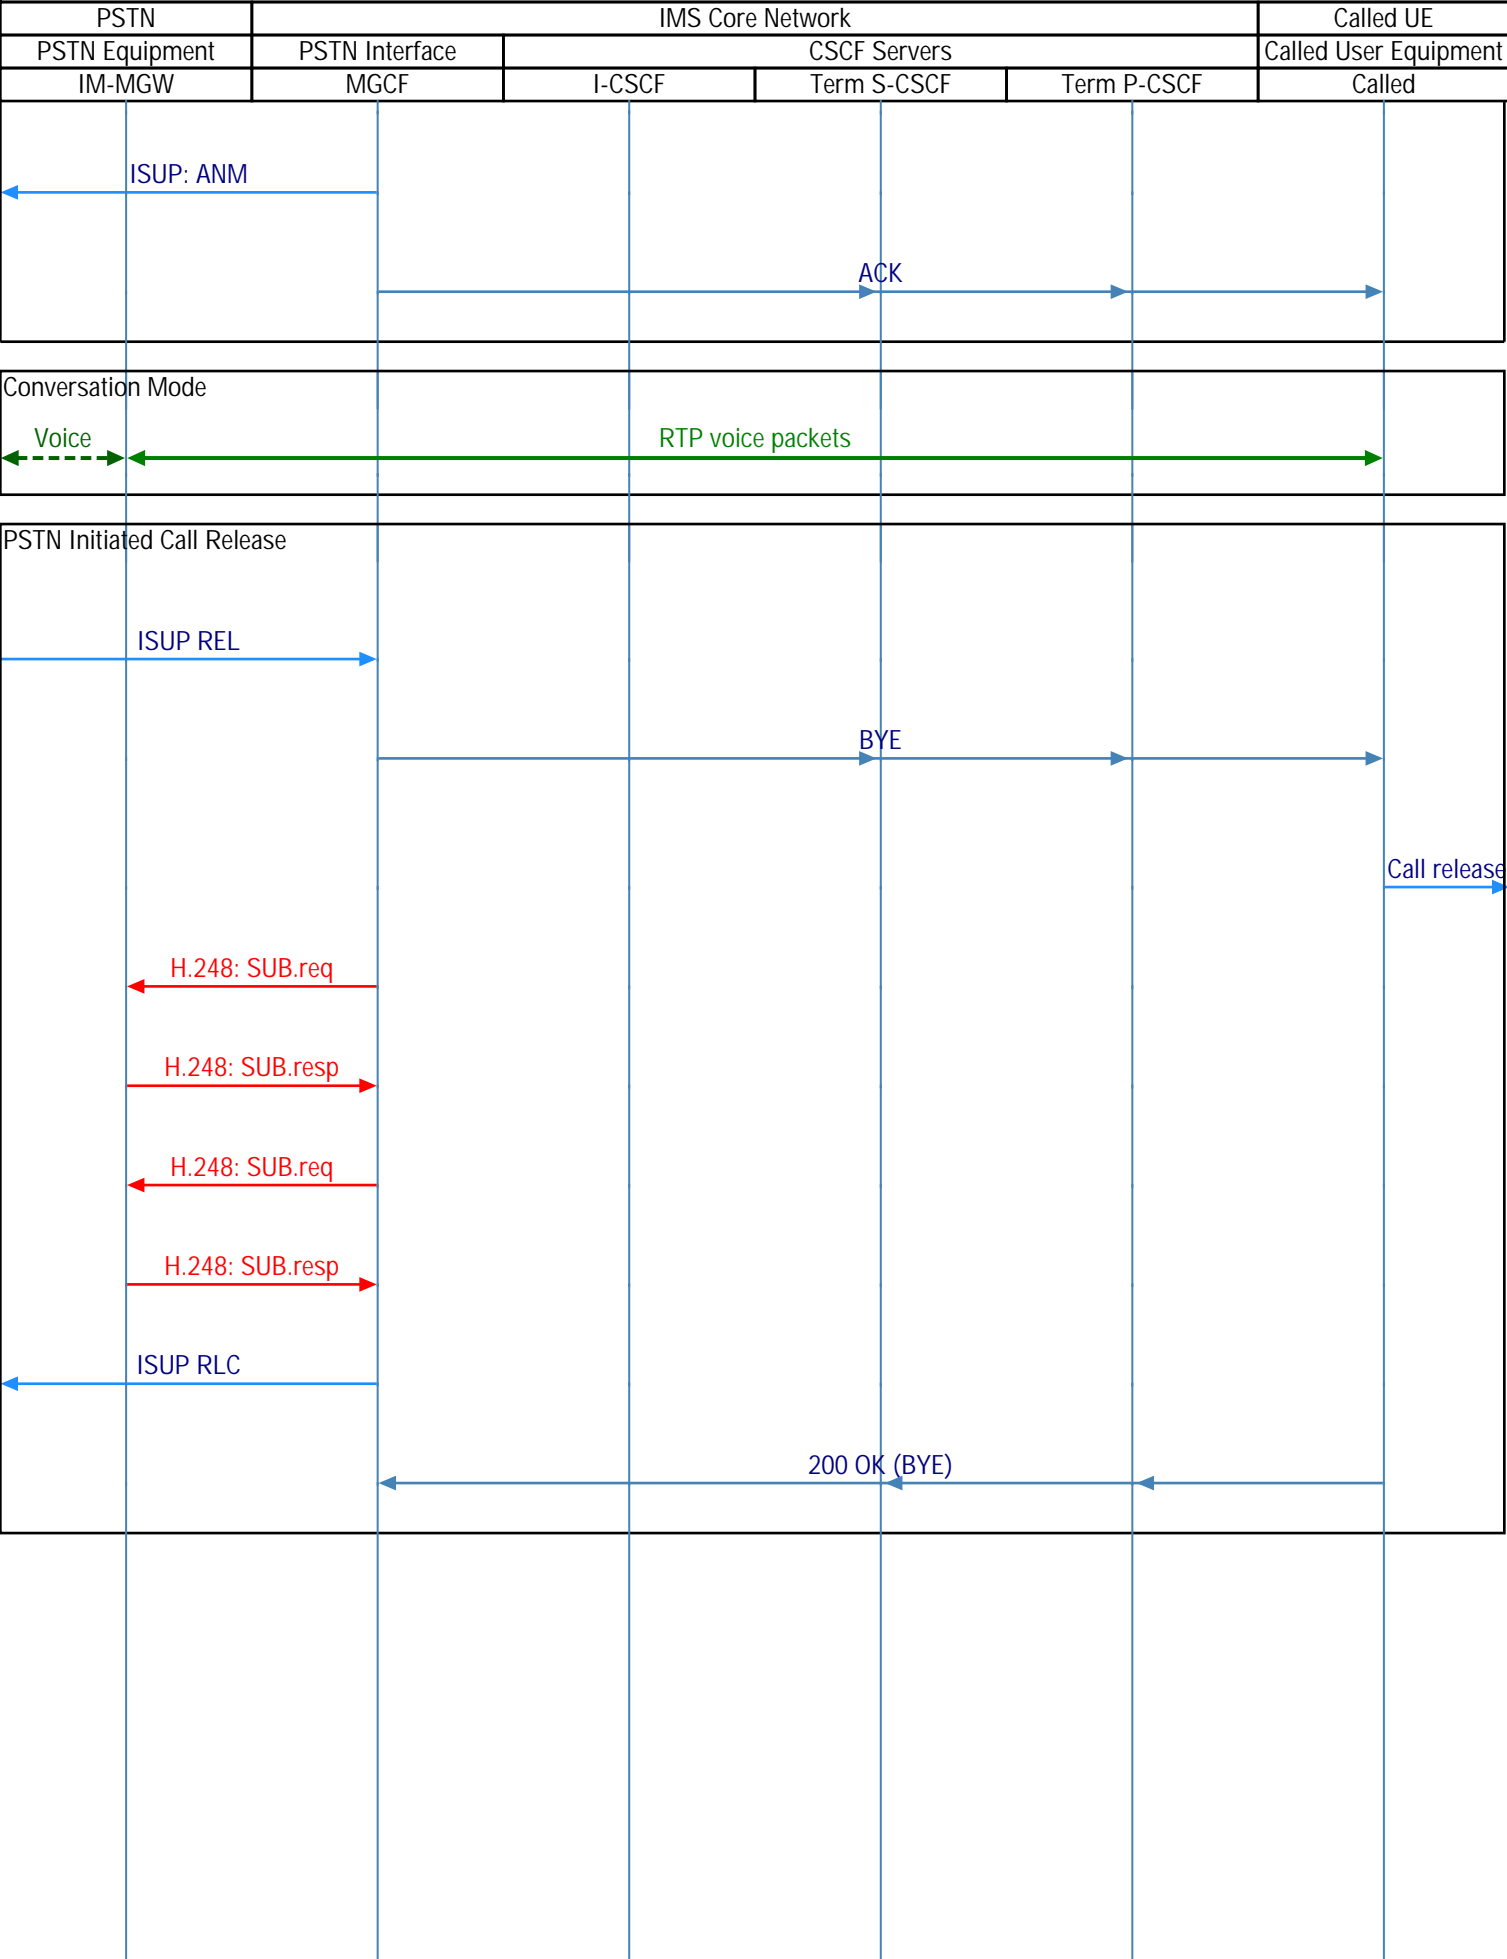

PSTN Subscriber to IMS Subscriber Call (PSTN-ISUP Originated Call; IM-MGW Megaco/H.248 Signaling; PSTN Initiated Release)

PSTN	IMS Core Network				Called UE
PSTN Equipment	PSTN Interface	CSCF Servers			Called User Equipment
IM-MGW	MGCF	I-CSCF	Term S-CSCF	Term P-CSCF	Called

PSTN Subscriber to IMS Subscriber Call (PSTN-ISUP Originated Call; IM-MGW Megaco/H.248 Signaling; PSTN Initiated Release)

PSTN Subscriber to IMS Subscriber Call (Alternate Scenario: Called IMS Subscriber Initiated Call Release)