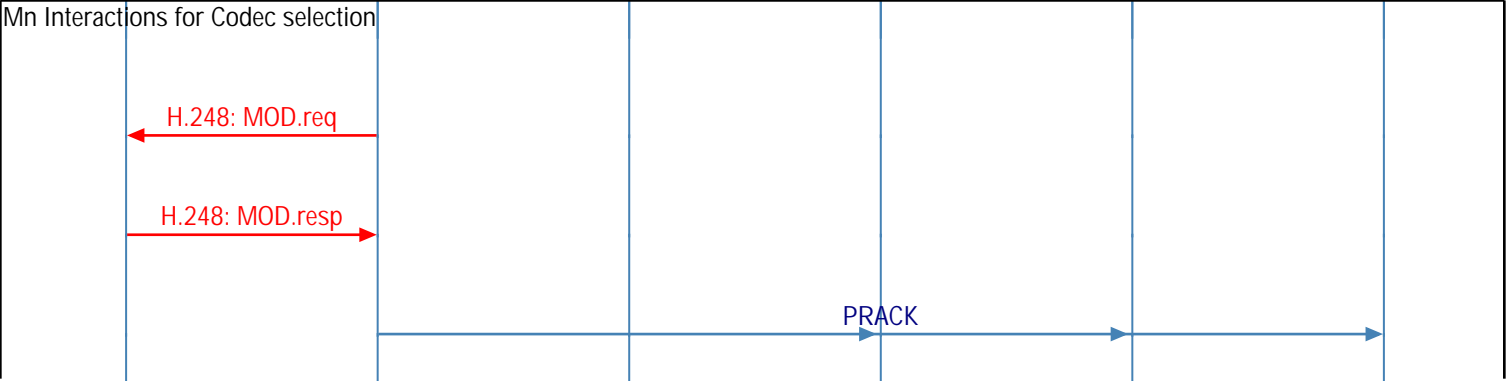

PSTN Subscriber to IMS Subscriber Call (PSTN-ISUP Originated Call; IM-MGW Megaco/H.248 Signaling; PSTN Initiated Release)

PSTN	IMS Core Network				Called UE
PSTN Equipment	PSTN Interface	CSCF Servers			Called User Equipment
IM-MGW	MGCF	I-CSCF	Term S-CSCF	Term P-CSCF	Called

PSTN Subscriber to IMS Subscriber Call (PSTN-ISUP Originated Call; IM-MGW Megaco/H.248 Signaling; PSTN Initiated Release)

PSTN Subscriber to IMS Subscriber Call (Alternate Scenario: Called IMS Subscriber Initiated Call Release)